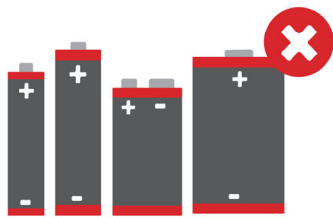

Check-in battery restrictions

KEEP YOURSELF SAFE. ASK YOUR AIRLINE

All spare or loose batteries are **prohibited** from **checked-in** luggage.

✘ Checked-in

Any loose or spare batteries

Wireless earbuds / hearing aids chargers